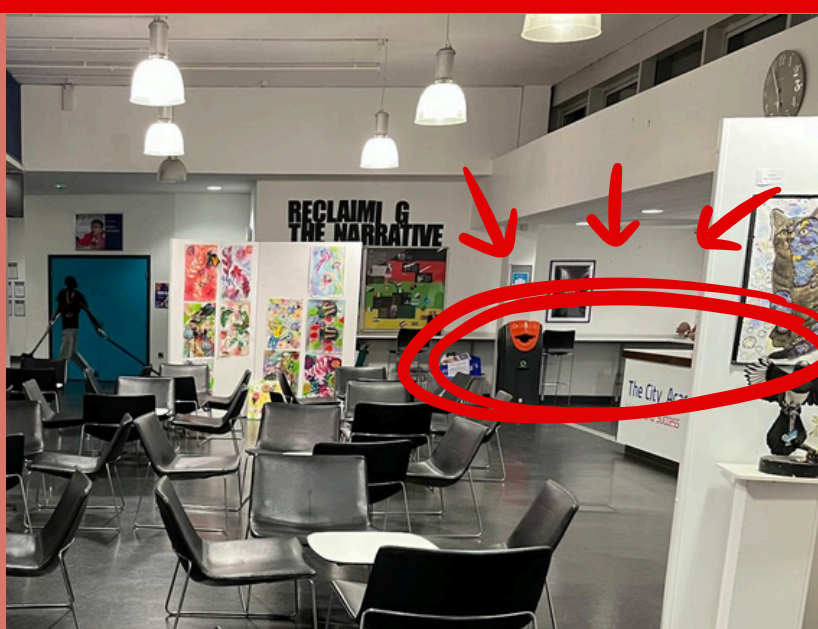

City Academy

Homerton Row, London E9 6EA

Entrance

From the street, the main entrance looks like this

Entry is through the gates

You may have to press the buzzer to be let in and turn the door knob. You can also call us at 07543158366. Once inside the gates the entrance to the building is on the left up a few steps or a ramp.

Waiting Area

Once inside the building you will go through reception and come to this waiting area. You can wait here before sessions. Parents/carers can also wait here if they want to.

Júlia

Júlia will be set up at this space here to take the register. You can take breaks with her when you need to and there is also a water fountain to get a drink or fill up your bottle.

On regular Tuesdays it may look different to this picture as the audience seats may not be out.

Theatre

This is another view of the theatre.

Break-out space

This is another space we will use for smaller group work. It is the room next door to the theatre.